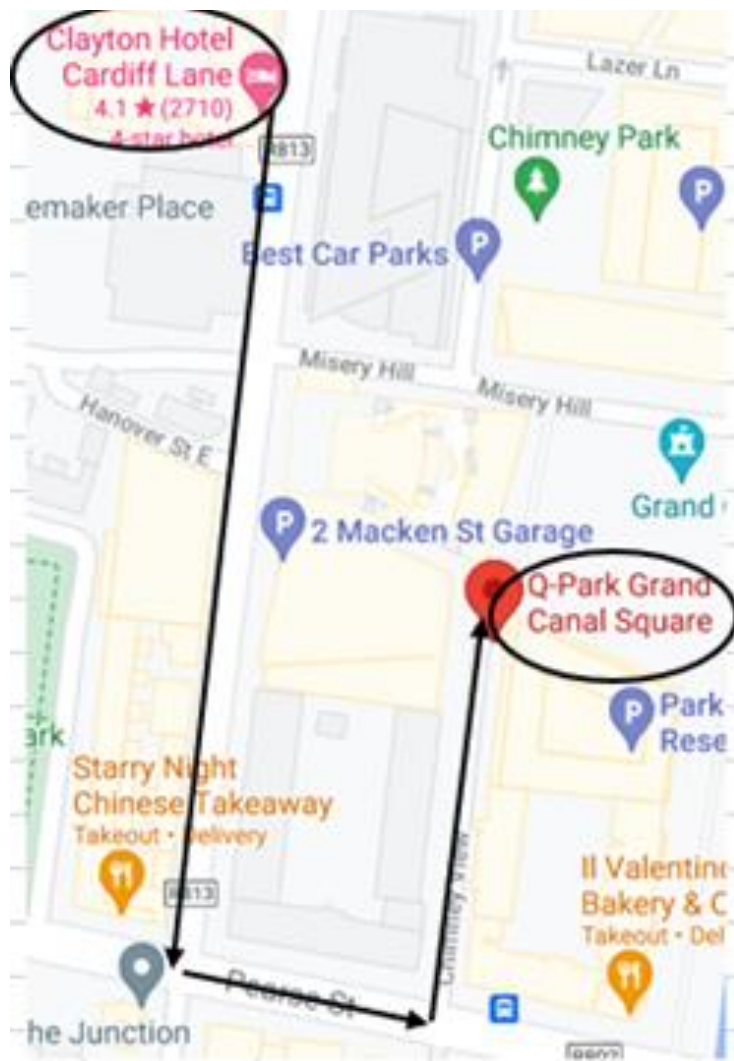

CAR PARK DIRECTIONS

Clayton Hotel Cardiff Lane does not provide Car Parking facilities. Car Parking is available in below two locations:

Q-Park Grand Canal Square – 163 Car Parking Spaces, [Google Maps Ref: 53.343666, - 6.239736](#)

Address: Chimney View, Dublin Docklands, Dublin

You can pre-book online following below instructions to avail of discounted rate or alternatively you can drive in but there will be no space guaranteed.

Note: With Best Carpark, you can only avail of the discounted rate if you PRE-BOOK!

Best Carpark Grand Canal – 110 Car Parking Spaces, [Google Maps Ref: 53.344758,- 6.239729](https://www.google.com/maps/place/53.344758,-6.239729) - PRE- BOOK ONLY!