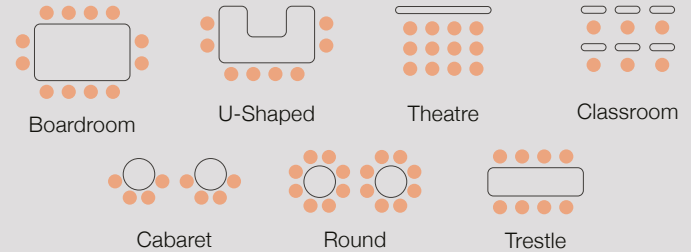

Space, style and capacity

Our meeting rooms are adaptable in order to support the different size spaces that you may need. Whether it's a one-to-one interview, small classroom-style training room or large-scale conference, the venue can cater for a range of occasions.

Room	Area (m²)	Height (metres)	Theatre	Boardroom	U-shape	Classroom	Banquet	Reception	Cabaret
McClure Suite 1 & 2	765	5.5	1,000	–	–	450	600	1,000	300
McClure Suite 1	495	5.5	600	–	–	260	390	600	200
McClure Suite 2	306	5.5	300	50	40	80	190	300	100
McCarthy Suite 1 & 2	120	3.05	120	34	29	60	80	110	64
McCarthy Suite 1	60	3.05	60	20	16	24	40	40	32
McCarthy Suite 2	60	3.05	60	20	16	24	40	40	32
Oscar Wilde Suite	90	3.05	100	30	16	50	–	100	48
Walter Dene Suite	30	3.05	25	10	9	10	–	–	–
Westgate Suite	30	3.05	25	10	9	10	–	–	–
Selskar Suite	30	3.05	25	10	9	10	–	–	–
Pembroke Suite	30	3.05	25	10	9	10	–	–	–