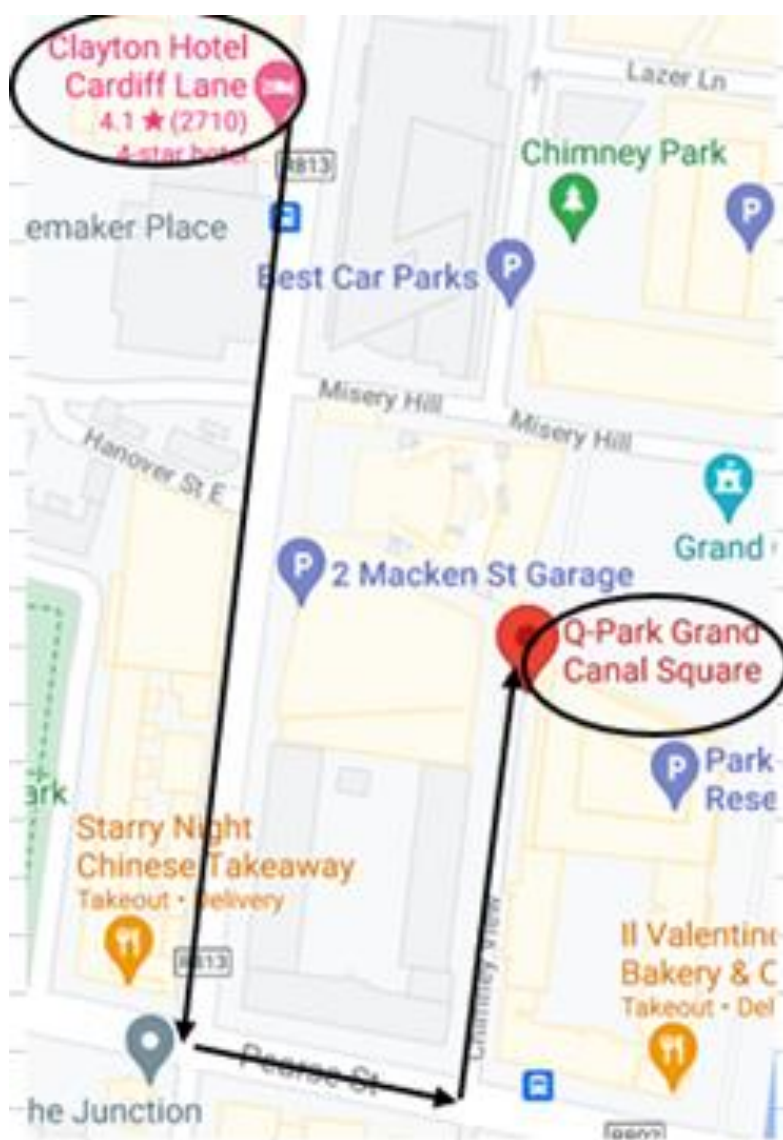

CAR PARK DIRECTIONS

Clayton Hotel Cardiff Lane does not provide Car Parking facilities. Car Parking is available in below two locations:

Q-Park Grand Canal Square – 163 Car Parking Spaces, [Google Maps Ref: 53.343666, - 6.239736](https://www.google.com/maps/place/53.343666,-6.239736)

If you are staying more than 24 hours you must follow the same procedure for each 24 hours stay.

If you leave the Car Park during the 24 hours period you will NOT be able to avail of the discount.

- Visit <https://www.q-park.ie/en-gb/cities/dublin/grand-canal-square/>
- The rate is €43 for 24 hours using the discount below
- Discount Code: CARDIFFGC
- **If you have not prebooked please ask for a discount ticket at reception when you checkout**

Note: With Best Carpark, you can only avail of the discounted rate if you PRE-BOOK!

Best Carpark Grand Canal – 110 Car Parking Spaces, [Google Maps Ref: 53.344758,- 6.239729](https://www.google.com/maps/place/53.344758,-6.239729) - PRE- BOOK ONLY!

Address: Hibernian Rd, Dublin Docklands, Dublin 02, Ireland.

You must pre-book online following instructions below to avail of the discounted.

If you are staying more than 24 hours you must follow the same procedure for each 24 hours stay.